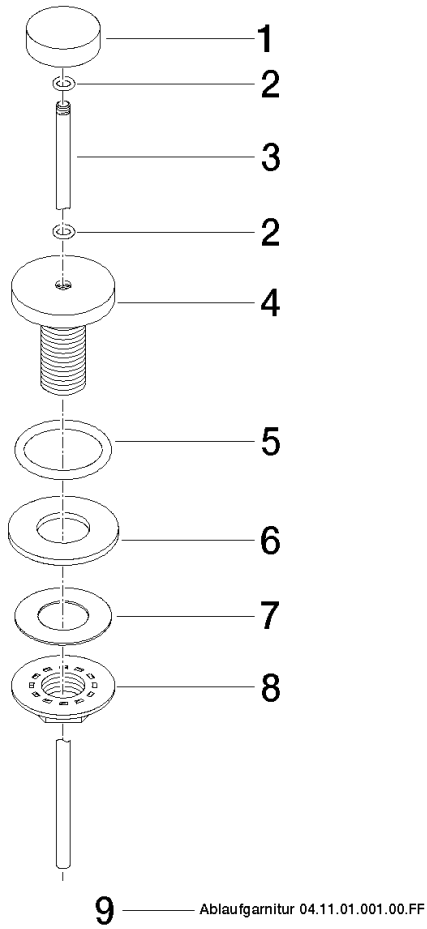

Basin Waste with knob for deck mounting 1 1/4" - Brushed Chrome

IMO

10 200 970

Fits: IMO, LULU, MADISON, MEM, TARA,
CL.1, LISSÉ, VAIA, META, CYO

	Brushed Chrome	10 200 970-93
	Chrome	10 200 970-00
	Brushed Platinum	10 200 970-06
	Platinum	10 200 970-08
	Durabronze (23kt Gold)	10 200 970-09
	Dark Chrome	10 200 970-19
	Light Gold	10 200 970-26
	Brushed Light Gold	10 200 970-27
	Brushed Durabronze (23kt Gold)	10 200 970-28
	Matte Black	10 200 970-33
	Brushed Bronze	10 200 970-42
	Brushed Champagne (22kt Gold)	10 200 970-46
	Champagne (22kt Gold)	10 200 970-47
	Brushed Dark Platinum	10 200 970-99

Basin Waste with knob for deck mounting 1 1/4" - Brushed Chrome

IMO

10 200 970

Only suitable for basins with an overflow.

10 200 970

10 200 970

Parts for other finishes can be found here: [Chrome](#)

Spare parts list

No.	Item Number	Name	Quantity used	Delivery time
1	09 21 33 001-93	handle	1	20
2	09 14 10 007 90	seal	2	2
3	09 31 09 004-93	pull-rod	1	20
4	09 18 40 022-93	sleeve	1	20
5	09 14 10 095 90	seal	1	2
6	09 14 05 012 90	seal	1	2
7	09 14 40 001 90	seal	1	60
8	09 23 10 010 90	nut	1	2
9	90 11 01 001 00-93	pop-up waste	1	20